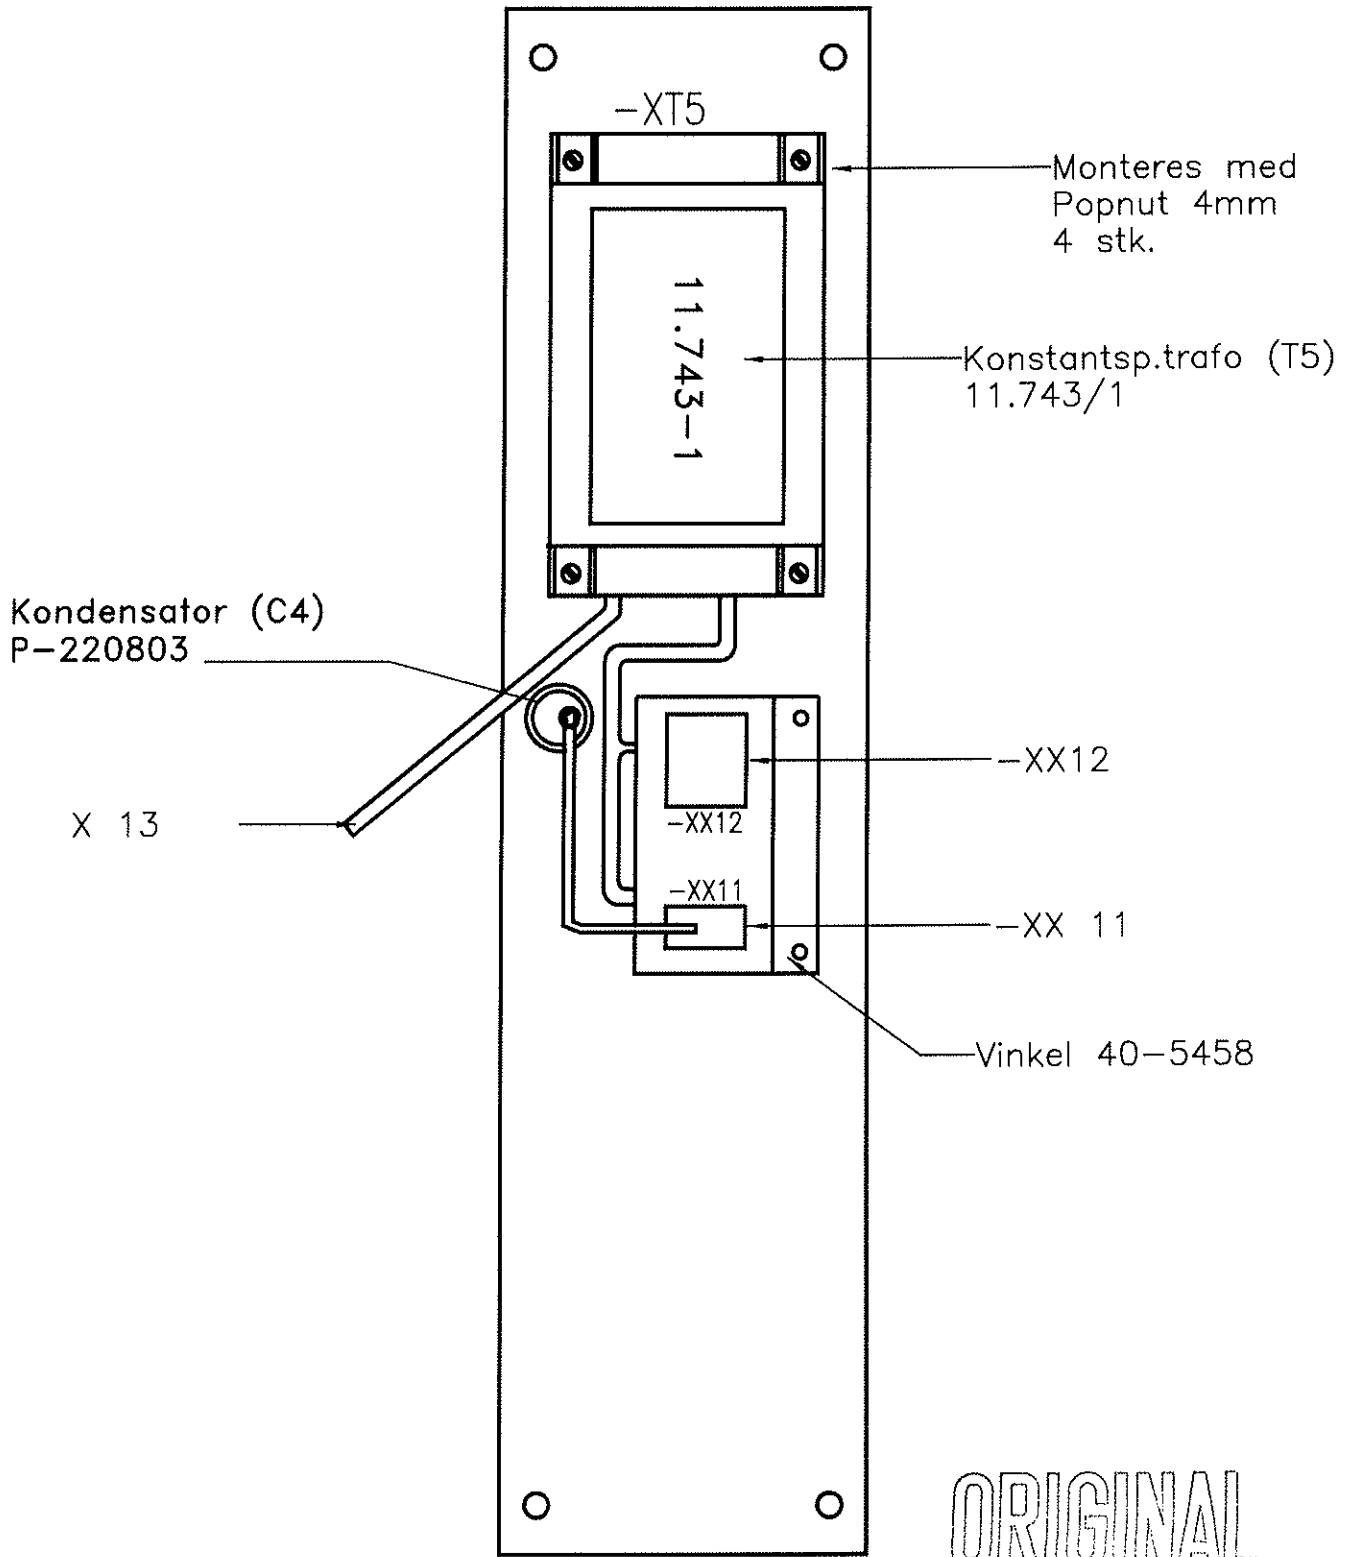

Montering af Varistor 951906 på solid state relay

ORIGINAL

SCALE:	Montering af : Varistor 460V til solidstate relay
DATE:07.02.05	
DRAWN:SOB	
APPROV AND RELEASED:	
REPLACES:	
REPLACED BY:	

I
INDUPERM §
DENMARK

951906BL

SCALE: 1:2,5

DATE: 19.06.07

DRAWN: SOB

APPROV AND
RELEASED:

REPLACES:

REPLACED BY:

Placeringstegning
Power supply board