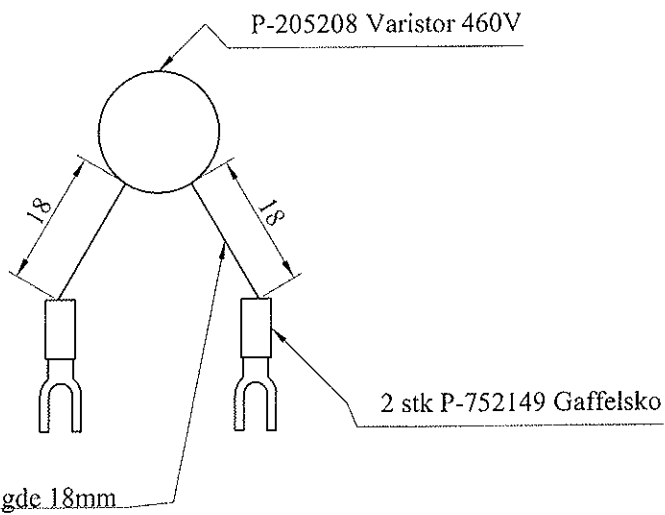

Montering af Varistor 951906 på solid state relay

ORIGINAL

SCALE:	Montering af : Varistor 460V til solidstate relay
DATE:07.02.05	
DRAWN:SOB	
APPROV AND RELEASED:	
REPLACES:	
REPLACED BY:	

I
INDUPERM §
DENMARK

951906BL

SCALE: 1:2,5

DATE: 19.06.07

DRAWN: SOB

APPROV AND
RELEASED:

REPLACES:

REPLACED BY:

Placeringstegning
Power supply board